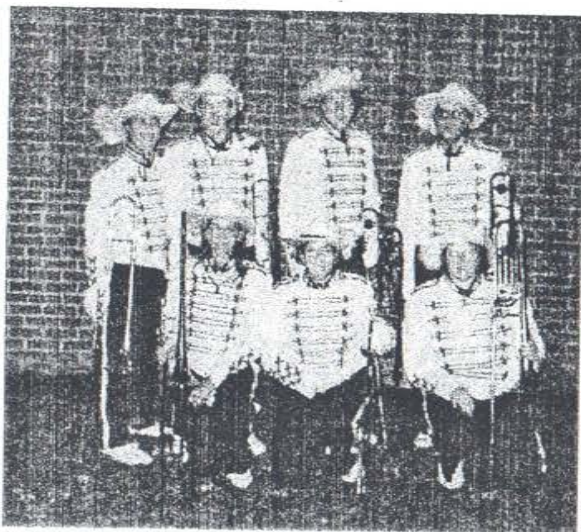

Trombones

Trumpets

Trumpets

Preston Hull
Ben Birkner
Caitlin Johnson
Ben Thompson
Sam Huber
Jenna Ekdahl
Mark Orleski
Preston Guiher
Alex Kretz
Ben Reed
Pete James
Will Duncan

Mellophones

Stephanie Wiley
Raenna Lilly
Rachel Sorber
Kayla Hoffman
Beth Wehler
Raquel Woerner

Trombones

James Hartzell
Heather Pearce
Becky Beamer
David Shaffer
Luke Marlowe
Julie Witushynsky
Andrew Bollinger

Baritones

Chad Cook
Blake Waybright
David Steinour
Brooke Rice
Sarah Mooney

Tubas

Nate Mattern
Will Smalix
Erica Vendetta
David Austin
Stephen Reyka

Battery Percussion

Peter Sorensen
Dustin Smith
Andrew Keller
Zac Jacoby
Erick Palese
Curtis McFadden
Kevin Fague
Michael Ziegler
Clint Mickley
Zach Kane
Travis Smith
Kyle Wood
Nick Bollinger
Graham Miller
Eric Bringardner
Joe Sollenberger
Matt Arvin
Ben Dufendach
Corwyn Smith
Chris Alcaro
James Colkitt

Pit Percussion

Julie Yingling
Amanda Walde
Mary Mathias
Alex Hilton