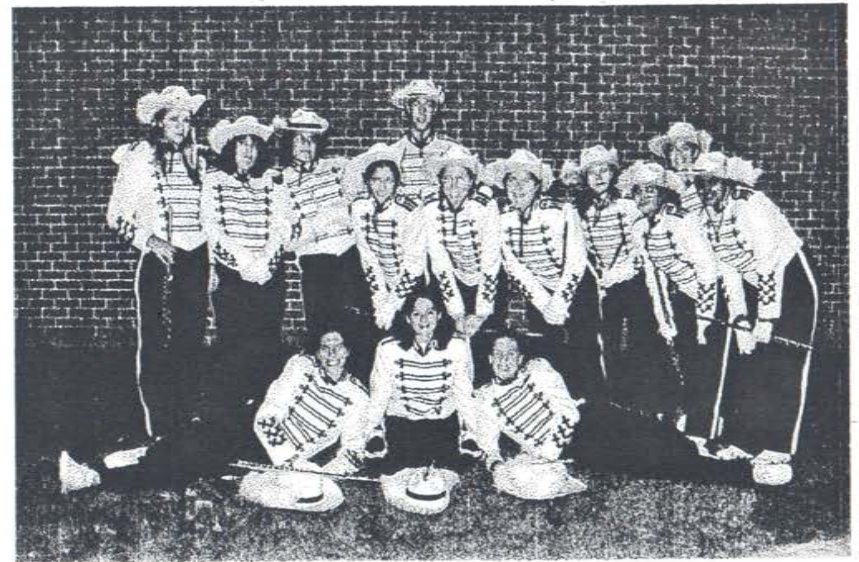

Clarinets

Anne Schultz
Deserie Vendetti
Noelle McKenzie
Emma Lower
Sara Oyler
Stephanie Asper
Jessica Payne
Kerry Mott
Coleen Rebert
Addie Fehringer
Samantha Haun
Tommy Riggs
Elizabeth Christian
Courtney Smith
Stacy Althoff
Allison Elliot
Jessica Pusker
Oliver Smith