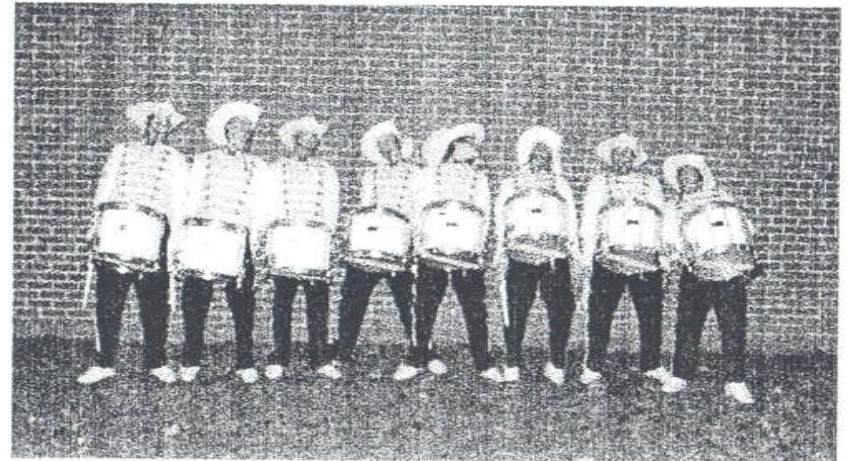

Pit Percussion

Julie Yingling
Amanda Walde
Mary Mathias
Alex Hilton

GAHS Band 2003-04

Mallets

Drum Majors

Tubas

Snare Drums

Food Items